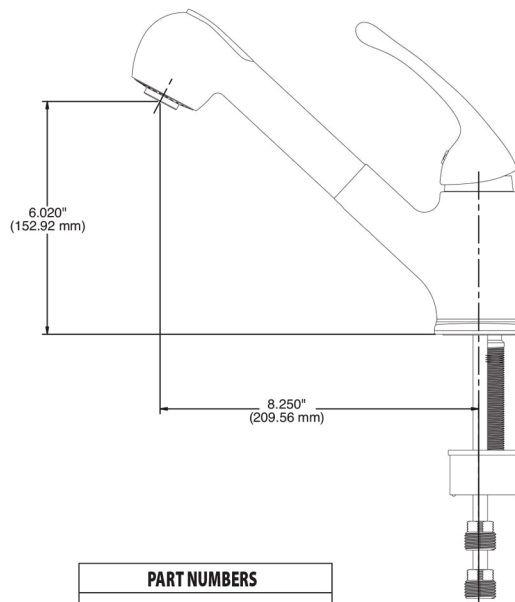

Capstone[™]

Model: 40519

One Handle Pullout Kitchen

DESCRIPTION

- Metal construction with chrome or stainless finish
- Chrome finish with chrome wand, stainless finish with black wand
- 1/2" IPS connections
- Six (6) individual boxes per master carton
- Mounts in single hole or 3 hole installations
- Pullout spray with metal hose

OPERATION

- Pivot action, lever style handle
- Temperature control by 90 degree arc
- Operates in stream or spray mode in the pullout or retracted position
- Will operate with less than 5 lbs. of torque
- No grasping motion required to operate the faucet handles

FLOW

- Aerator limited to 2.2 gpm (8.3 L/min)

CARTRIDGE

- Ceramic disc technology
- Non-metallic, non-ferrous, and brass material
- Single body construction for easy replacement

STANDARDS

- Third party certified to CSA B125, ASME A112.18.1, ANSI A117.1, IAPMO, and all applicable requirements referenced therein, the Federal Safe Drinking Water Act, California Proposition 65 Illinois, Massachusetts, and Texas
- All CFG products are compliant to all plumbing codes that require 3rd party certification to the applicable plumbing/fitting standards
- Features red/blue hot/cold temperature indicators

AMERICA'S NO.1 FAUCET BRAND

Model: 40519

CRITICAL DIMENSIONS

- **Note:** This faucet is designed to be installed through 1 or 3 holes, 1-1/4" minimum diameter, 8" centers
- Maximum deck thickness 1.125" (28.6 mm)