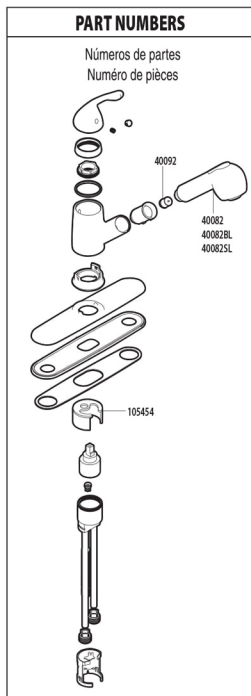

Capstone[™]

Model: 40519

One Handle Pullout Kitchen

DESCRIPTION

- Metal construction with chrome or stainless finish
- Chrome finish with chrome wand, stainless finish with black wand
- 1/2" IPS connections
- Six (6) individual boxes per master carton
- Mounts in single hole or 3 hole installations
- Pullout spray with metal hose

OPERATION

- Pivot action, lever style handle
- Temperature control by 90 degree arc
- Operates in stream or spray mode in the pullout or retracted position
- Will operate with less than 5 lbs. of torque
- No grasping motion required to operate the faucet handles

FLOW

- Aerator limited to 2.2 gpm (8.3 L/min)

CARTRIDGE

- Ceramic disc technology
- Non-metallic, non-ferrous, and brass material
- Single body construction for easy replacement

STANDARDS

- Third party certified to CSA B125, ASME A112.18.1, ANSI A117.1, IAPMO, and all applicable requirements referenced therein, the Federal Safe Drinking Water Act, California Proposition 65 Illinois, Massachusetts, and Texas
- All CFG products are compliant to all plumbing codes that require 3rd party certification to the applicable plumbing/fitting standards
- Features red/blue hot/cold temperature indicators

AMERICA'S NO.1 FAUCET BRAND

Model: 40519

CRITICAL DIMENSIONS

- **Note:** This faucet is designed to be installed through 1 or 3 holes, 1-1/4" minimum diameter, 8" centers
- Maximum deck thickness 1.125" (28.6 mm)