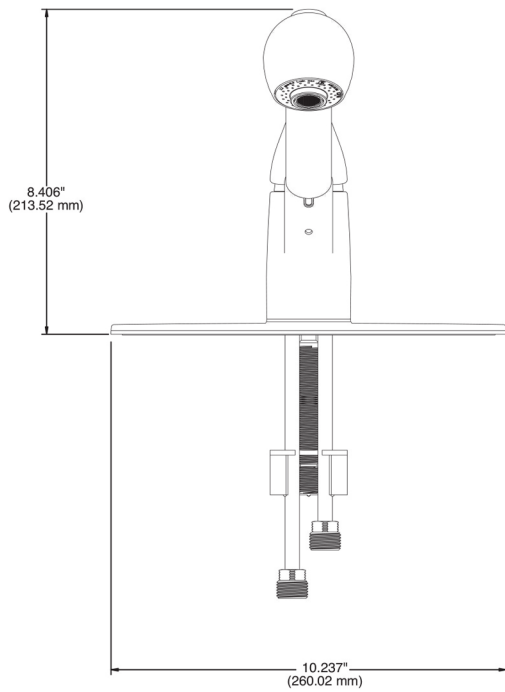

Capstone[™]

Model: 40519

One Handle Pullout Kitchen

DESCRIPTION

- Metal construction with chrome or stainless finish
- Chrome finish with chrome wand, stainless finish with black wand
- 1/2" IPS connections
- Six (6) individual boxes per master carton
- Mounts in single hole or 3 hole installations
- Pullout spray with metal hose

OPERATION

- Pivot action, lever style handle
- Temperature control by 90 degree arc
- Operates in stream or spray mode in the pullout or retracted position
- Will operate with less than 5 lbs. of torque
- No grasping motion required to operate the faucet handles

FLOW

- Aerator limited to 2.2 gpm (8.3 L/min)

CARTRIDGE

- Ceramic disc technology
- Non-metallic, non-ferrous, and brass material
- Single body construction for easy replacement

STANDARDS

- Third party certified to CSA B125, ASME A112.18.1, ANSI A117.1, IAPMO, and all applicable requirements referenced therein, the Federal Safe Drinking Water Act, California Proposition 65 Illinois, Massachusetts, and Texas
- All CFG products are compliant to all plumbing codes that require 3rd party certification to the applicable plumbing/fitting standards
- Features red/blue hot/cold temperature indicators

AMERICA'S NO.1 FAUCET BRAND

Model: 40519

CRITICAL DIMENSIONS

- **Note:** This faucet is designed to be installed through 1 or 3 holes, 1-1/4" minimum diameter, 8" centers
- Maximum deck thickness 1.125" (28.6 mm)